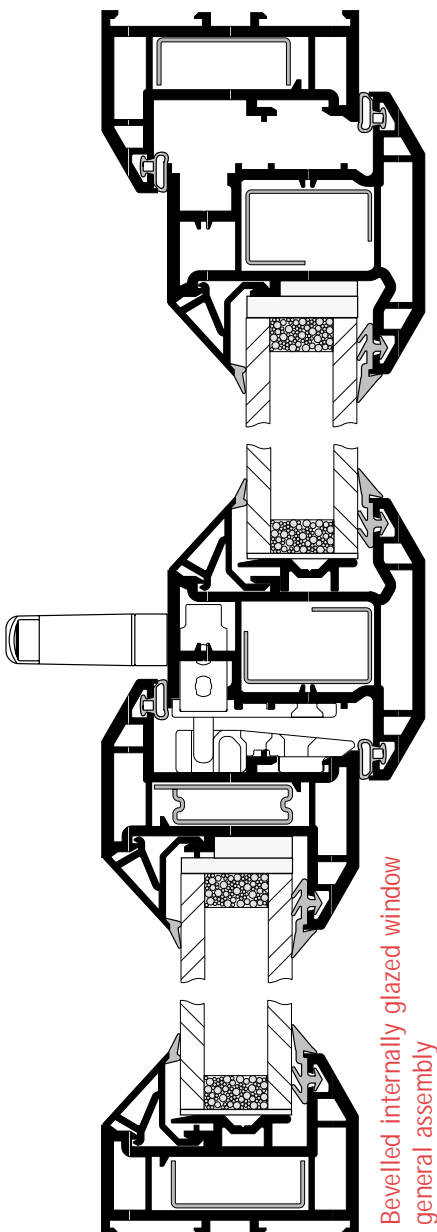

the natural choice

specification

- Profile:
 - Diamond Suite 65mm Internally Glazed Window [Bevelled]
- Colours:
 - White, Mahogany, Golden Oak, Mahogany on White, Golden Oak on White

- Profiles used:
 - 2900 Intermediate Outerframe
 - 3000 Large Outerframe
 - 3005 Slim Outerframe
 - 2901 Slim 'T' Transom/Mullion
 - 2904 Slim 'Z' Transom/Mullion
 - 2905 Heavy 'T' Transom/Mullion
 - 2902 Int. beaded Sash

Bevelled slim outerframe with internally beaded sash

Bevelled internally glazed window general assembly

- Fully bevelled system that has visually softer sightline.
- Full depth Euro Groove that;
 - Is compatible with most types of hardware.
 - Makes adjustment and installation of hardware easier.
 - Is positioned to allow a large night vent facility.
 - Is situated at the reverse of the profile for enhanced security.
- Conforms to BS7950, security standard.
- Complete range of Outerframes for all types of applications; 50mm, 40mm and 28mm heights.
- Complimented by a full range of ancillary products.
- Full range of co-ex bead styles capable of glazing 20 to 28mm units.