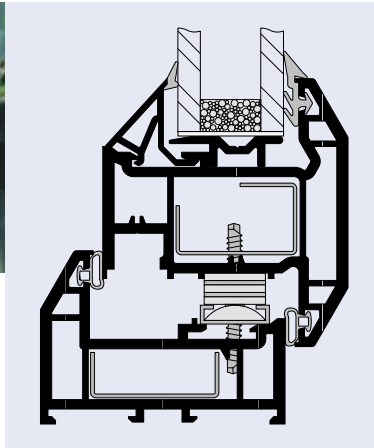

Uniclass L41302:P7114	EPIC D1312:X725
CI/SfB (31.42)	Xn6

August 2000

DIAMOND SUITE 65mm INTERNALLY GLAZED WINDOW [BEVELLED]

With classic styling, the Duraflex Diamond bevelled internally glazed window has looks that will last. Compatibility and versatility are integral to this range. The system can be coupled directly to other doors and windows in the Duraflex range to form glazed screens or low rise curtain walling. Security is not compromised either; the bevelled suite can be fitted with a variety of hardware and locking options.

the natural choice

specification

- Profile:
 - Diamond Suite 65mm Internally Glazed Window [Bevelled]
- Colours:
 - White, Mahogany, Golden Oak, Mahogany on White, Golden Oak on White

- Profiles used:
 - 2900 Intermediate Outerframe
 - 3000 Large Outerframe
 - 3005 Slim Outerframe
 - 2901 Slim 'T' Transom/Mullion
 - 2904 Slim 'Z' Transom/Mullion
 - 2905 Heavy 'T' Transom/Mullion
 - 2902 Int. beaded Sash

Bevelled slim outerframe with internally beaded sash

Bevelled internally glazed window general assembly

- Fully bevelled system that has visually softer sightline.
- Full depth Euro Groove that;
 - Is compatible with most types of hardware.
 - Makes adjustment and installation of hardware easier.
 - Is positioned to allow a large night vent facility.
 - Is situated at the reverse of the profile for enhanced security.
- Conforms to BS7950, security standard.
- Complete range of Outerframes for all types of applications; 50mm, 40mm and 28mm heights.
- Complimented by a full range of ancillary products.
- Full range of co-ex bead styles capable of glazing 20 to 28mm units.